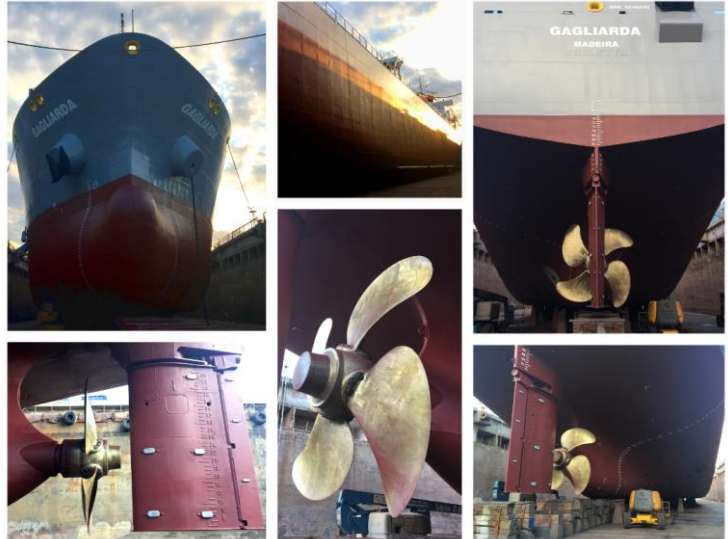

M/V SIDER GAGLIARDA

IDENTIFICATION

Built	2010
Port of Registry	Madeira
Flag	Portugal
Callsign	CQI04
Imo number	9546045
Length over all	139.95 m

CLASSIFICATION

Type	General Cargo
Class	RINA
Ice class	NONE
P&I	Standard
ISM- ISPS fitted	YES
Imo cargo fitted	YES